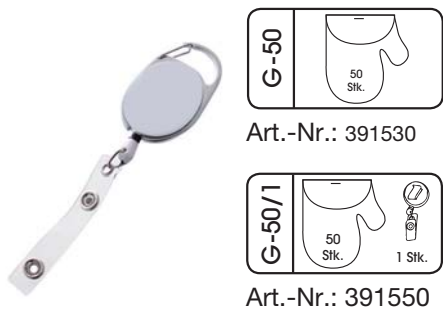

DE	ZIP-HYGIENE-HANDSCHUH
GB	HYGIENE GLOVES
IT	GUANTI IGIENICI
ES	GUANTES HIGIENE

Dieser Handschuh bietet vollständige Keimfreiheit beim Umgang mit Lebensmitteln. Insbesondere in Bäckereien oder der Gastronomie ist dieses Produkt eine schnelle und unkomplizierte Hilfe ohne ständig die Hände reinigen zu müssen. Durch die Benutzung wird eine direkte Berührung mit dem Lebensmittel verhindert. Die Anwendung beim Ein- und Ausschlüpfen ist durch das Verbindungselement mit einem automatischen Auf- und Abwickeln einer Zugschnur einfach und praktisch!

These gloves offer complete sterility while food is being handled. Especially in bakeries or in the food service trade they are a fast and easygoing help. It is not necessary to permanently wash the hands. By using these gloves a direct food contact is being prevented. The application of removing and inserting the hands is made simple and practical thru the use of a connecting element which automatically reels – and unreels the pull cord connected to the gloves.

#	Größe / size		
391530	G-50		50
391550	G-50 / 1	mit 1 Clip / with 1 clip	50+1
391535		Ersatzclip / replacement clip	1