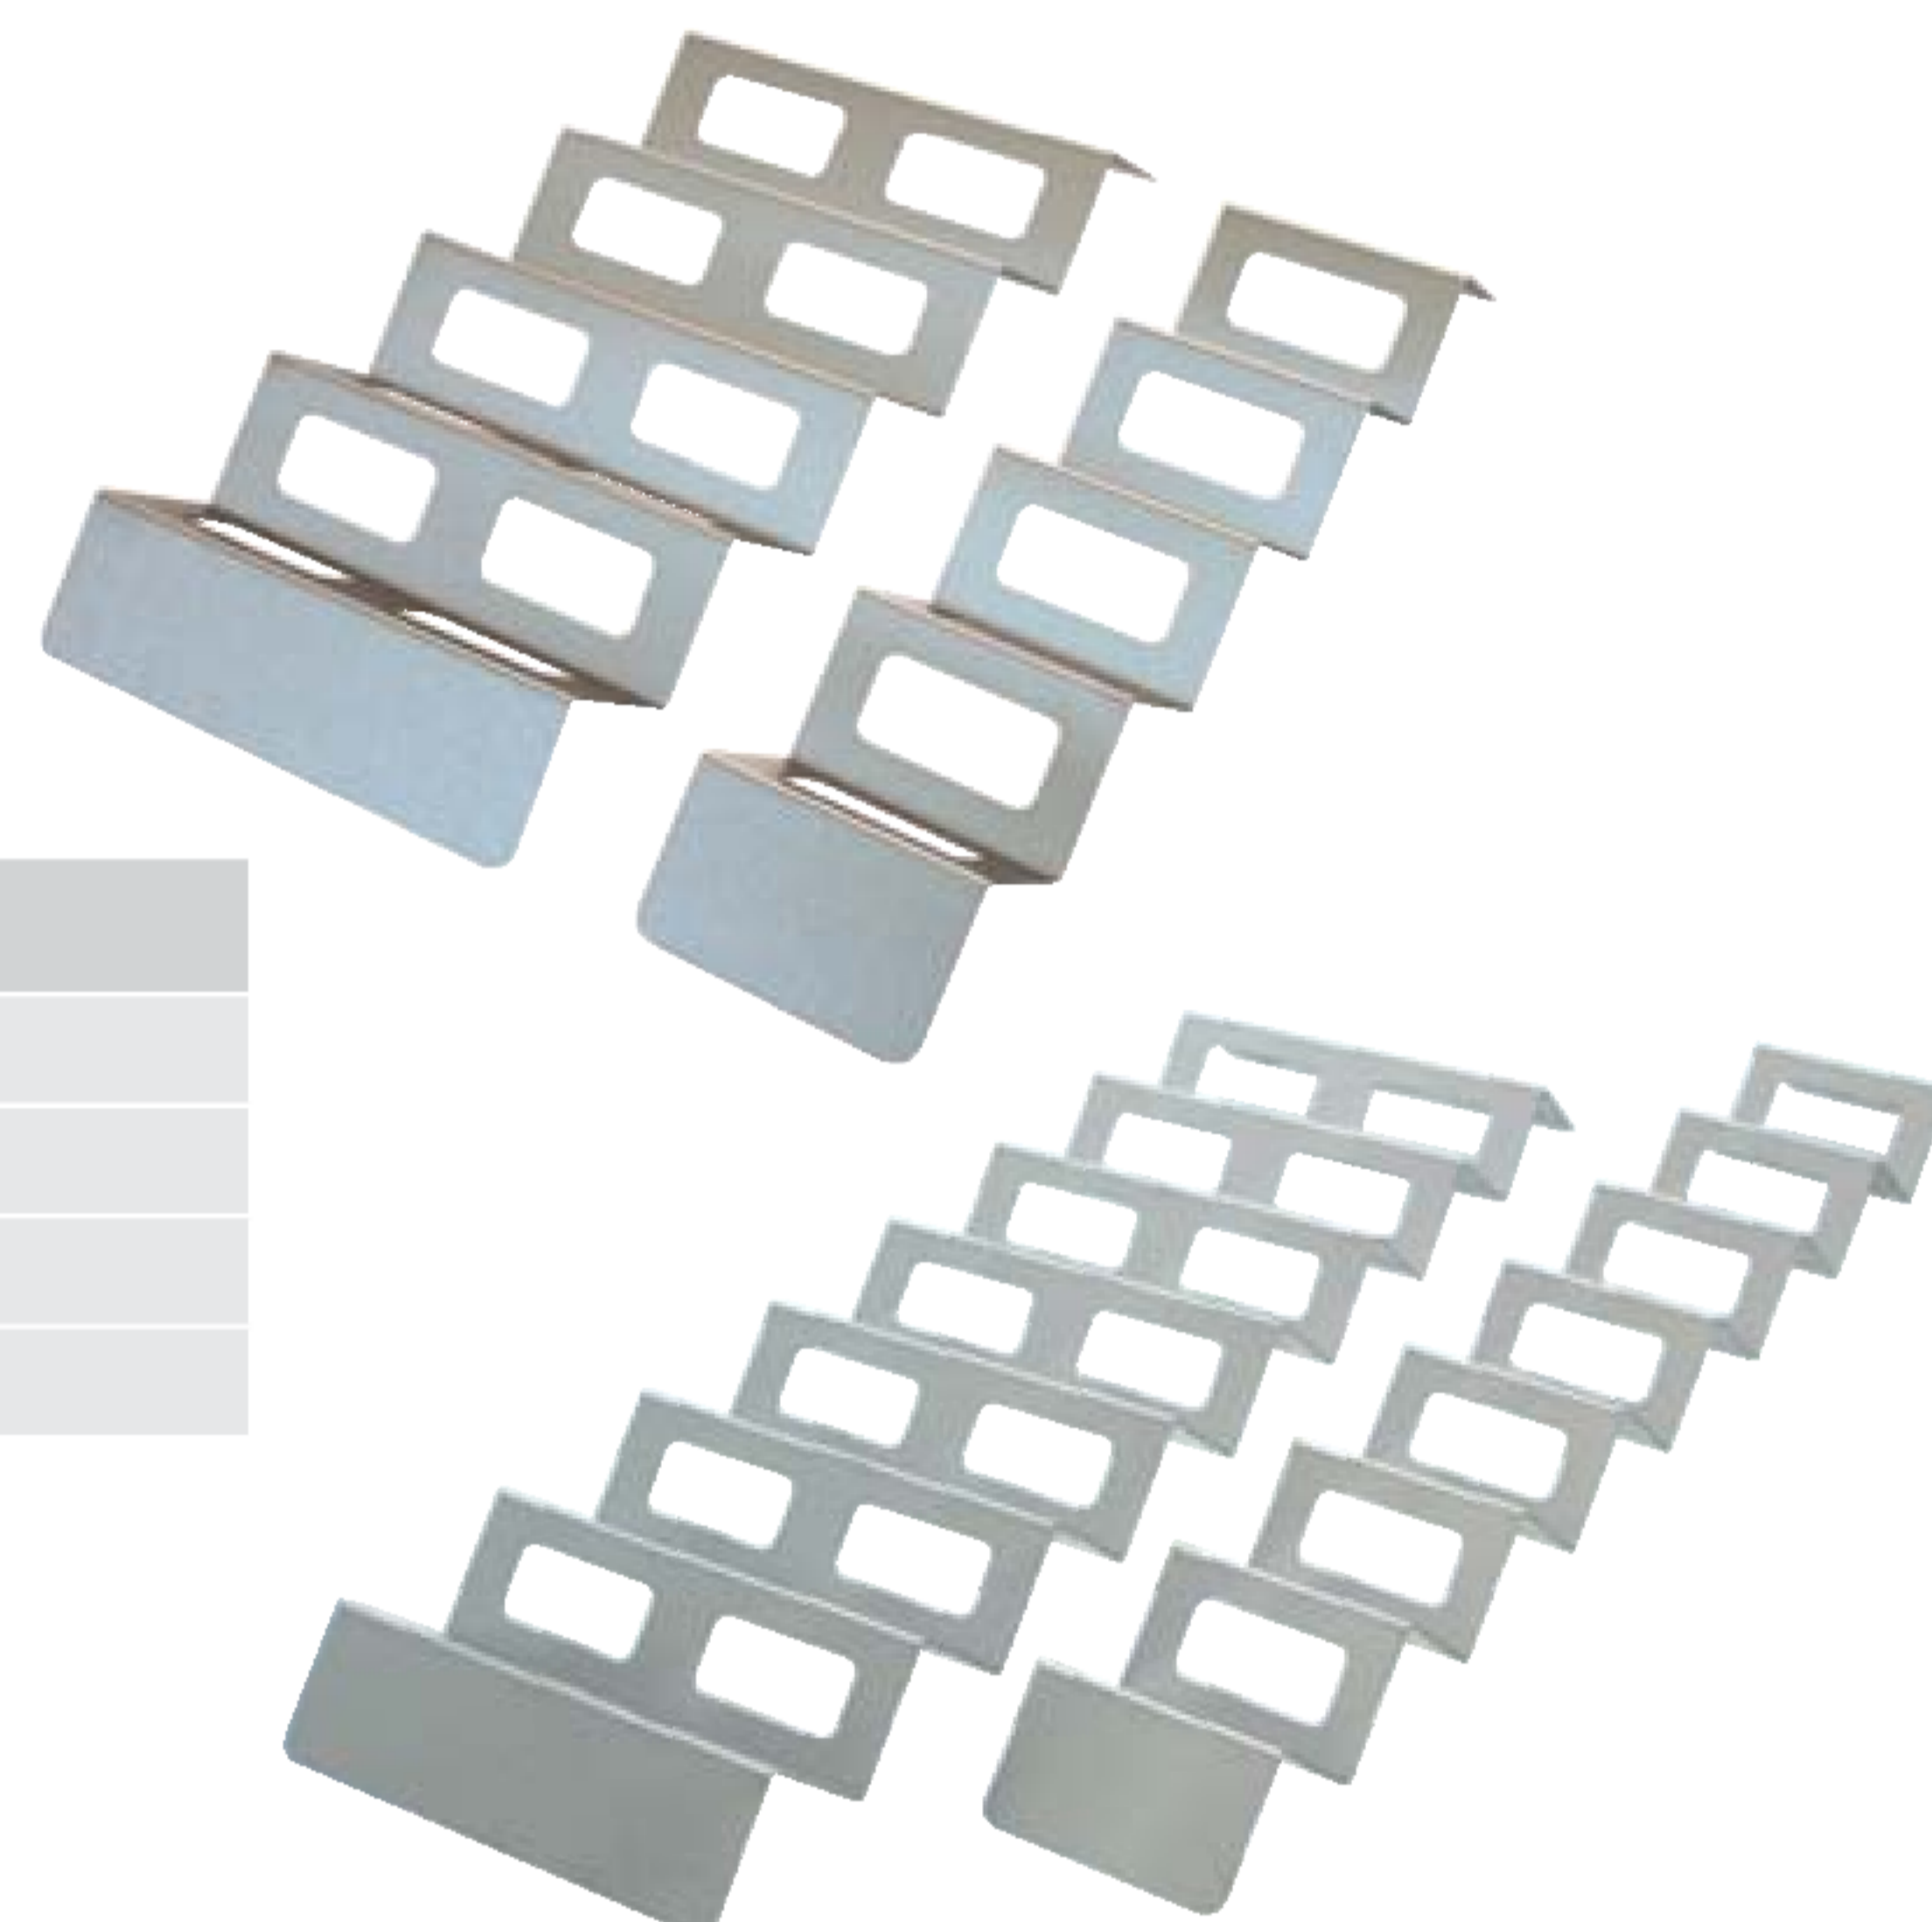

Art.-Nr. 227550

**WELLENFORM**

Material: Aluminium, pulverbeschichtet, schwarz; **nicht spülmaschinengeeignet**

**“WAVY”**

made of aluminum, black, powder coated, **not dishwasher proof**

#	↗ mm	→ mm	☰	🛒
154090	580	85	6	1
154091	580	170	6	1

**WELLENFORM**

Material: Edelstahl, **spülmaschinengeeignet**

**“WAVY”**

made of stainless steel, **dishwasher safe**

#	↗ mm	→ mm	☰	🛒
154065	370	85	4	1
154066	370	175	4	1
154093	560	85	7	1
154094	560	175	7	1

**WELLENFORM**

Material: ABS, schwarz, bruchfest, glatt  
 spülmaschinenfest, temperaturbeständig  
 bis ca. + 80 °C

**“WAVY”**

made of ABS, black, unbreakable, plain  
 dishwasher-proof, heat resistant up  
 to approx. + 80 °C

#	↗ mm	→ mm	☰	🛒
227651	560	85	6	1
227650	560	168	6	1

15

**WELLENFORM**

Material: Acryl, transparent

**“WAVY”**

made of acryl, transparent

#	↗ mm	→ mm	☰	🛒
172500	580	85	6	1
172510	580	170	6	1